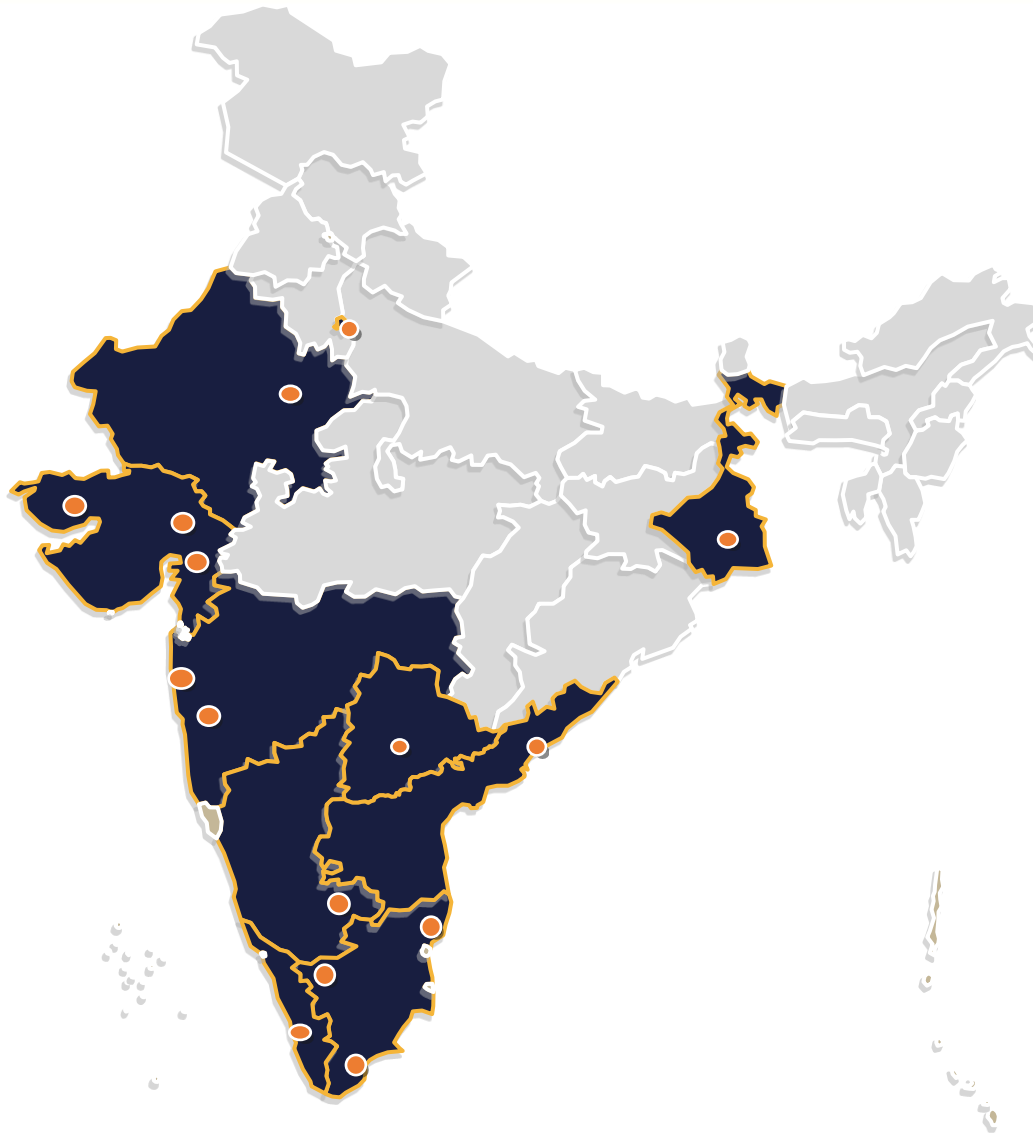

SWIFT CARGO
TRANSPORT SOLUTIONS GLOBALLY

- Founded in 1992.
- Annual Volume 95,000 TEUs & Annual Turnover US\$ 350 million.
- 450 employees across 18 branches in 4 countries.
- Strong Global Agency Network.

SWIFT OFFICE NETWORK

- Ahmedabad
- Bangalore
- Baroda
- Chennai
- Cochin
- Coimbatore
- Delhi
- Gandhidham
- Hyderabad
- Jaipur
- Kolkata
- Mumbai
- Pune
- Tuticorin
- Vishakhapatnam

OVERSEAS OFFICES

- Bangkok
- Dubai
- Los Angeles
- New York